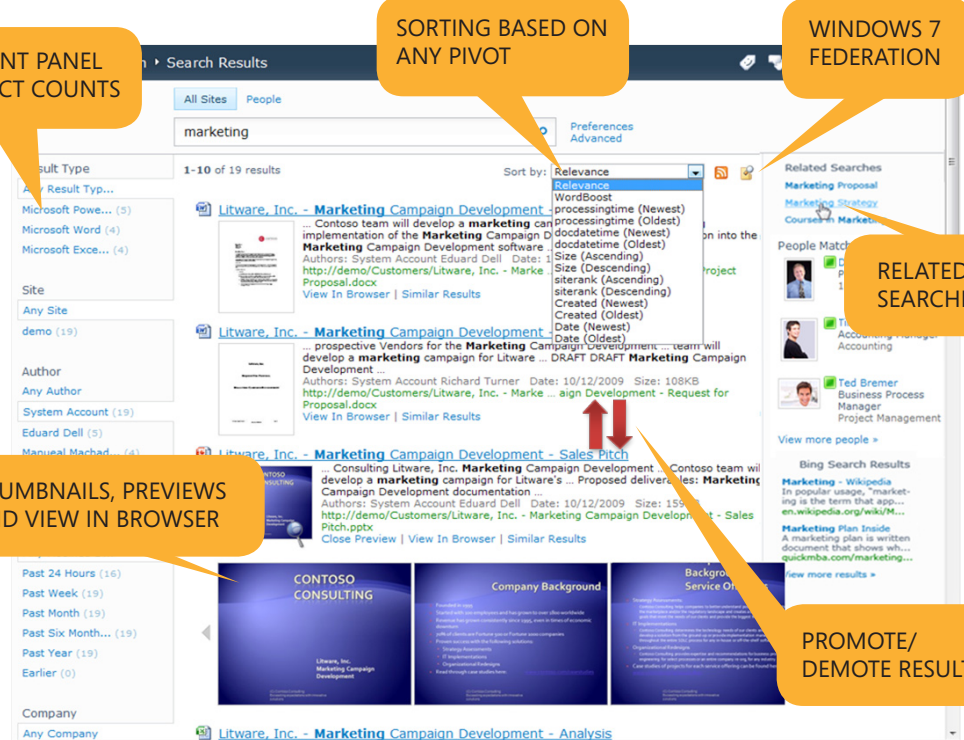

Search from anywhere including mobile and desktop integration; Office Web Apps speed access to results; enhancements for multilingual

REFINEMENT PANEL WITH EXACT COUNTS

SORTING BASED ON ANY PIVOT

WINDOWS 7 FEDERATION

RELATED SEARCHES

THUMBNAILS, PREVIEWS AND VIEW IN BROWSER

PROMOTE/ DEMOTE RESULTS

Connect with expertise using recently authored content, user profile-based refinement, browse in organizational chart

Mine Social Data using SharePoint and Outlook integration to improve people and expertise search